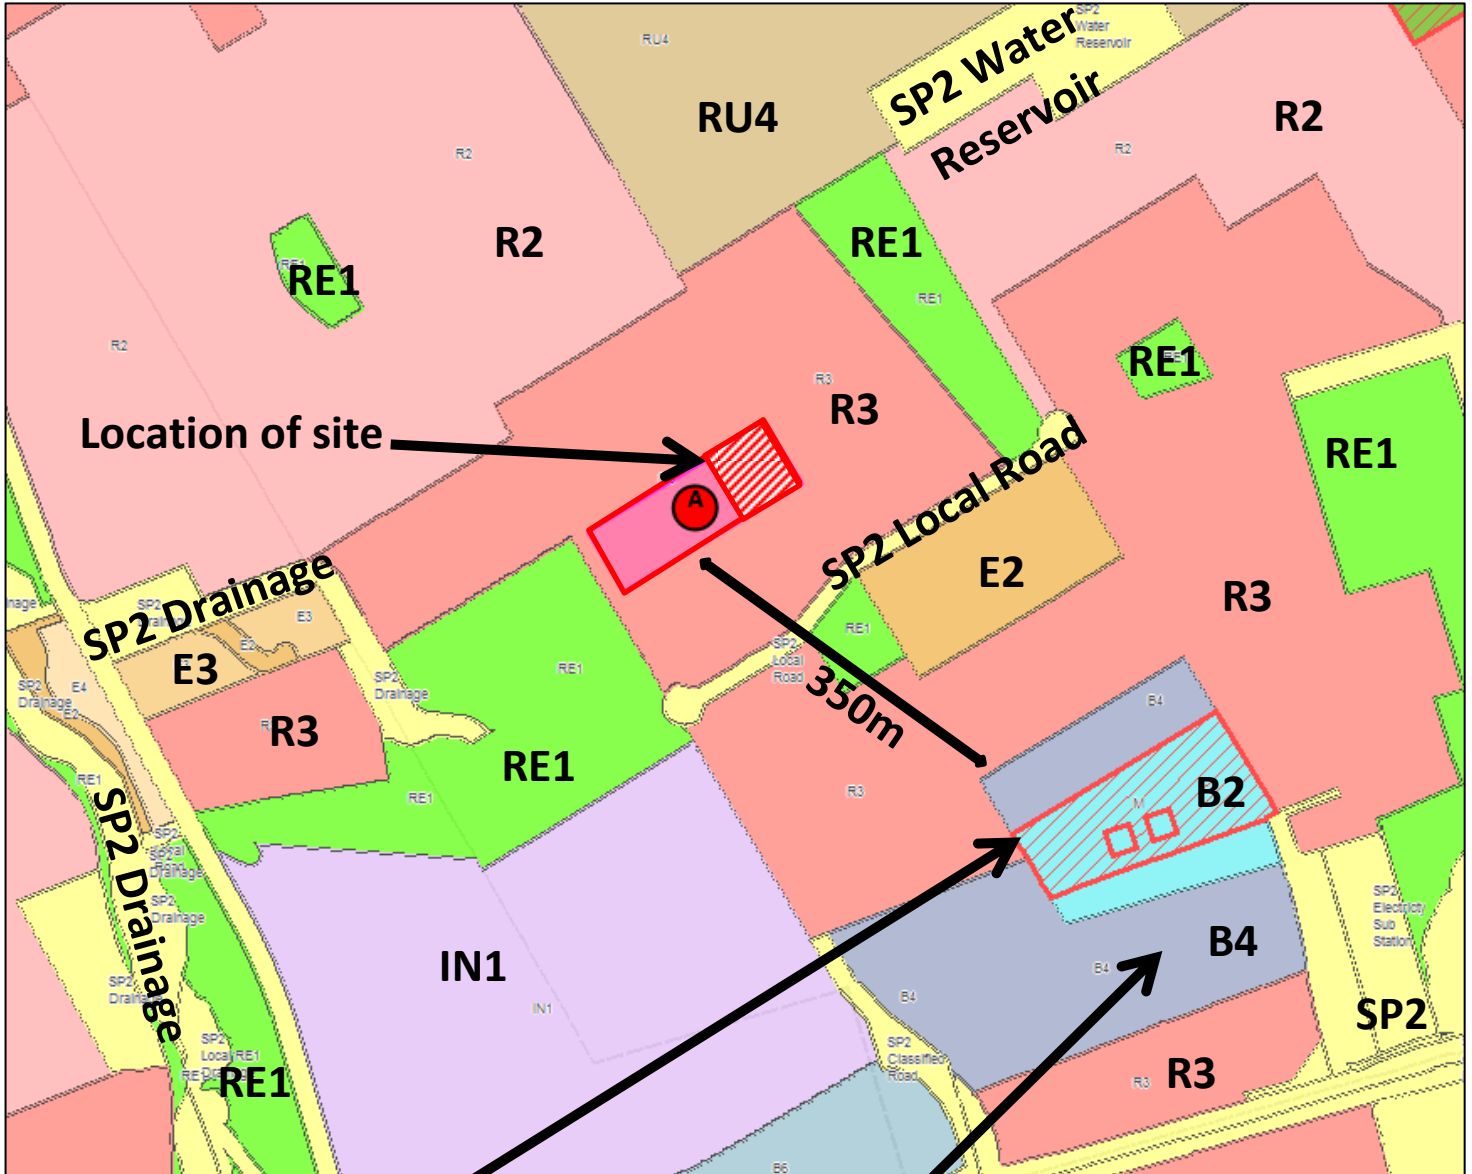

Zoning extract

**Cudgegong
Town Centre**

**Tallawong
Station**

▽ Landuse Zones

	B1 Neighbourhood Centre
	B2 Local Centre
	B3 Commercial Core
	B4 Mixed Use
	B5 Business Development
	B7 Business Park
	E2 Environmental Conservation
	E3 Environmental Management
	E4 Environmental Living
	IN1 General Industrial
	IN2 Light Industrial
	R1 General Residential
	R2 Low Density Residential
	R3 Medium Density Residential
	R4 High Density Residential
	RE1 Public Recreation
	RE2 Private Recreation
	RU4 Rural Small Holdings
	RU6 Transition
	SP1 Special Activities
	SP2 Infrastructure
	W1 Natural Waterways

Building height map

Location of site