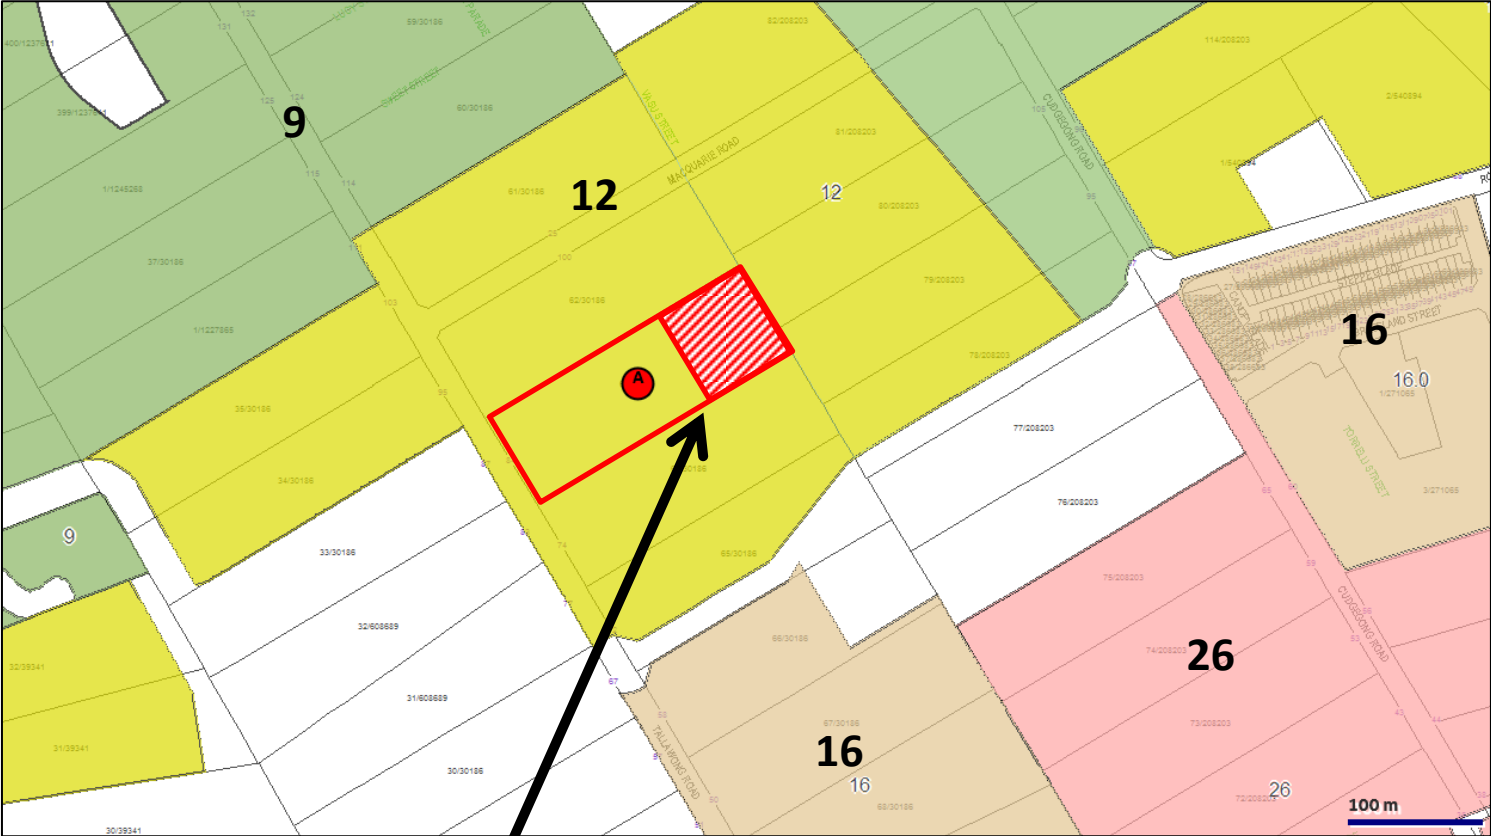

Zoning extract

**Cudgegong
Town Centre**

**Tallawong
Station**

▽ Landuse Zones

	B1 Neighbourhood Centre
	B2 Local Centre
	B3 Commercial Core
	B4 Mixed Use
	B5 Business Development
	B7 Business Park
	E2 Environmental Conservation
	E3 Environmental Management
	E4 Environmental Living
	IN1 General Industrial
	IN2 Light Industrial
	R1 General Residential
	R2 Low Density Residential
	R3 Medium Density Residential
	R4 High Density Residential
	RE1 Public Recreation
	RE2 Private Recreation
	RU4 Rural Small Holdings
	RU6 Transition
	SP1 Special Activities
	SP2 Infrastructure
	W1 Natural Waterways

Building height map

Location of site